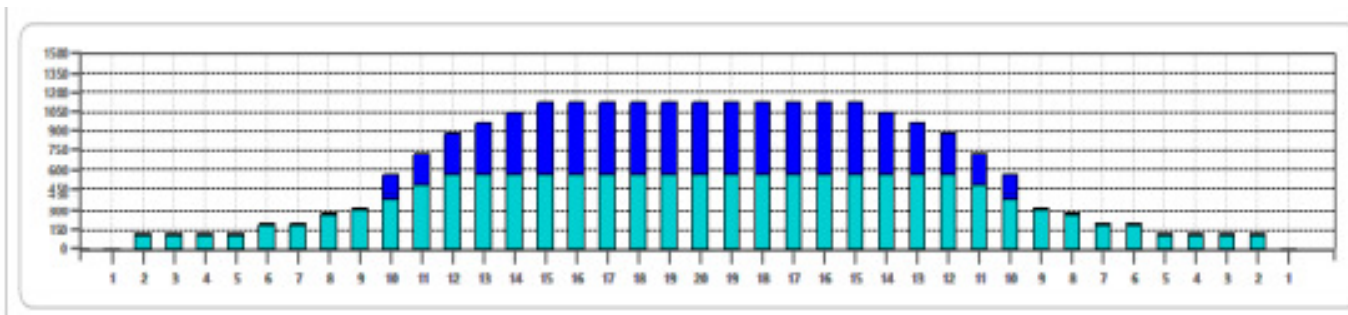

| | | | | | |
|----------------------|----------|--------------------|---------|------------------|---------|
| Oil Pattern Distance | 40 | Reverse Brush Drop | 40 | Oil Per Board | 40 ul |
| Forward Oil Total | 14.24 mL | Reverse Oil Total | 9.36 mL | Volume Oil Total | 23.6 mL |

| Item | 3L-7L:18L-18R | 8L-12L:18L-18R | 13L-17L:18L-18R | 18L-18R:17R-13R | 18L-18R:12R-8R | 18L-18R:7R-3R |
|------------------|-----------------|----------------|-----------------|-----------------|----------------|-----------------|
| Description | Outsider/Middle | Middle/Middle | Insider/Middle | Middle/Insider | Middle/Middle | Middle/Outsider |
| Track Zone Ratio | 7.37 | 2.03 | 1.04 | 1.04 | 2.03 | 7.37 |