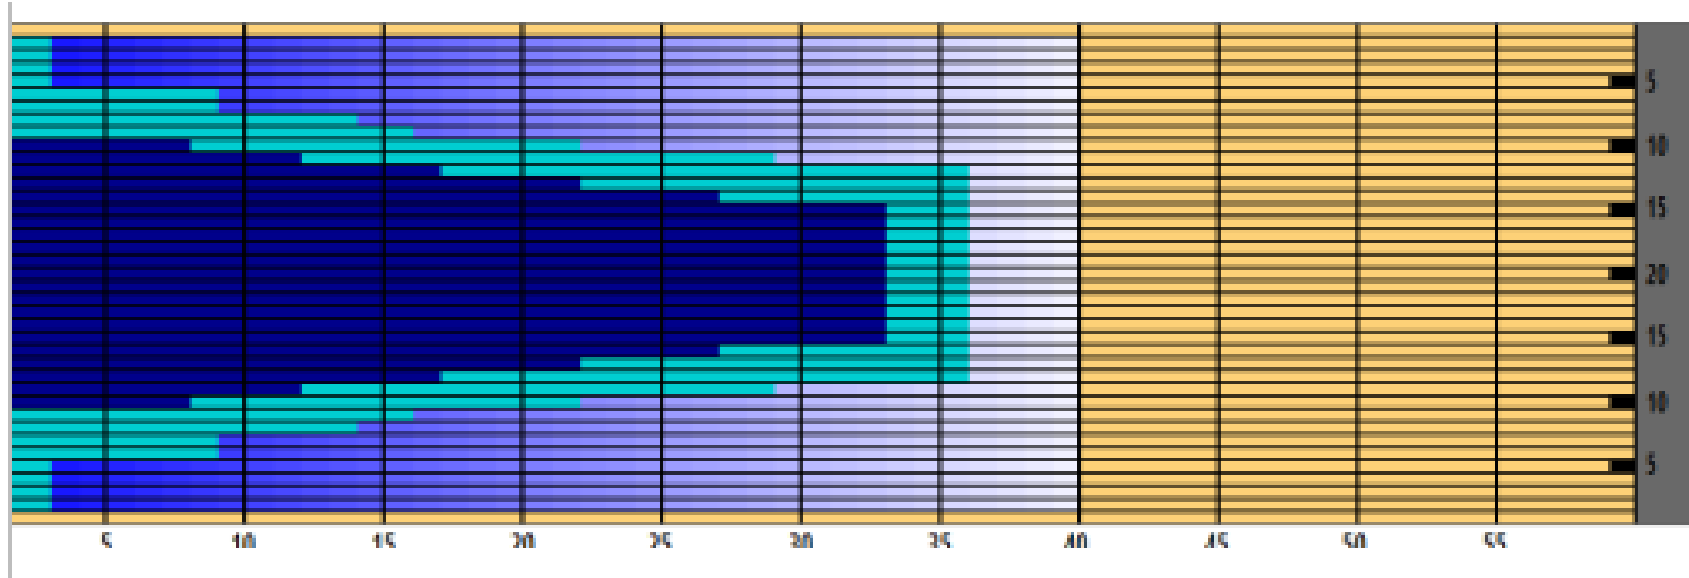

| | | | | | |
|----------------------|----------|--------------------|---------|------------------|---------|
| Oil Pattern Distance | 40 | Reverse Brush Drop | 40 | Oil Per Board | 40 ul |
| Forward Oil Total | 14.24 mL | Reverse Oil Total | 9.36 mL | Volume Oil Total | 23.6 mL |

| Item | 3L-7L:18L-18R | 8L-12L:18L-18R | 13L-17L:18L-18R | 18L-18R:17R-13R | 18L-18R:12R-8R | 18L-18R:7R-3R |
|------------------|-----------------|----------------|-----------------|-----------------|----------------|-----------------|
| Description | Outsider/Middle | Middle/Middle | Insider/Middle | Middle/Insider | Middle/Middle | Middle/Outsider |
| Track Zone Ratio | 7.37 | 2.03 | 1.04 | 1.04 | 2.03 | 7.37 |